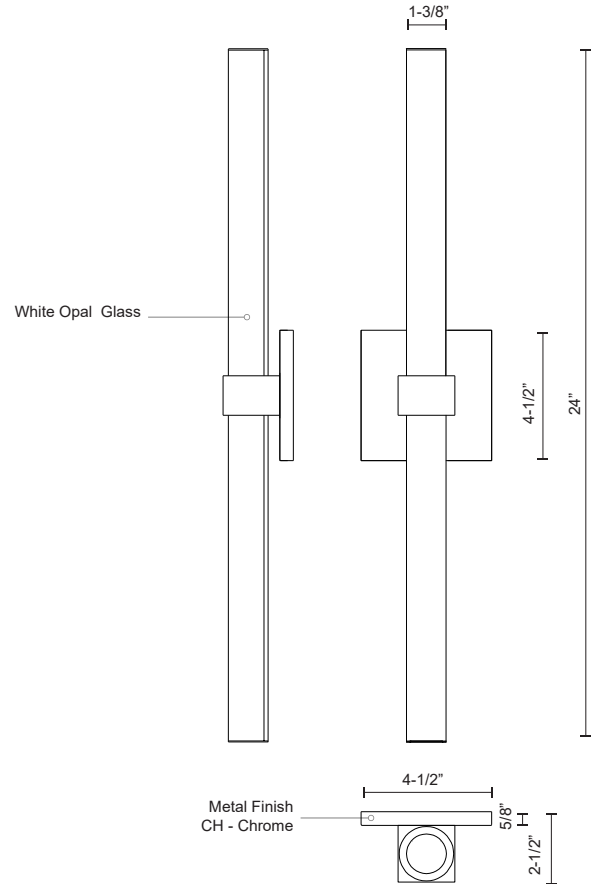

FRESNO VL17224

VANITY

PROJECT

SPECIFICATION DETAILS

Fixture Dimensions	W24" x H4-1/2" x E2-1/2"
Light Source	AC LED Module
Wattage	31W
Total Lumens	2400lm
Delivered Lumens	CH-1690lm
Voltage	120V
Color Temperature	3000K
CRI (Ra)	90CRI
Optional Color Temps	2700K - 5000K Available, Minimum Order Quantities Apply
LED Rated Life	50,000 hours
Dimming	100% - 10%, ELV Dimmer (Not Included)
Glass Details	Opal Glass
ADA Compliant	Yes
Location	Damp
Mounting Style	All Orientation; Wall;
Canopy Dimensions	W4-1/2" x H4-1/2" x E5/8"
Paint Finish	CH01
Finish Option(s)	Chrome

* For custom options, consult factory for details.

* For warranty information, please visit www.kuzcolighting.com/warranty

DESCRIPTION

Projecting outwards from the chrome support blocks a linear tube of opal glass diffuses the LED source. Devoid of superfluous detail, the Fresno wall sconce juxtaposes the complementary geometric forms, round and rectilinear. The minimal lamp is adaptive to a range of applications, functional in either vertical or horizontal orientations.